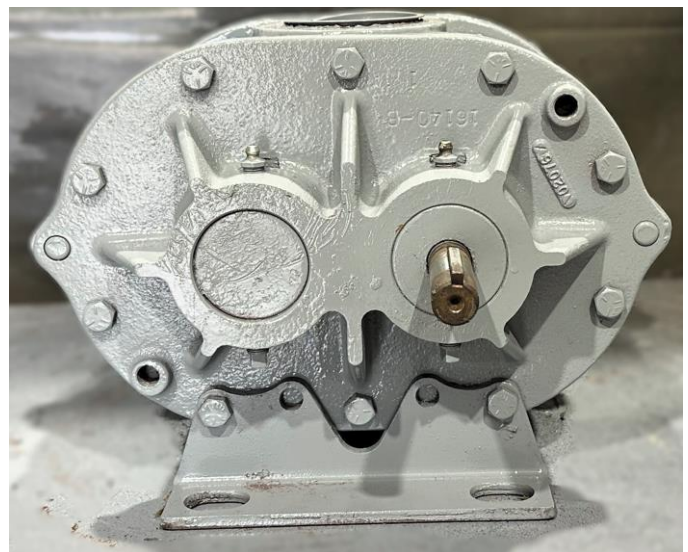

Stock # 1925

Used Positive Displacement Blower, Roots URAI 36 Stock# 1925

SPECIFICATIONS

Dimensions: 14.63" x 7.56" x 12.81"

Weight: 102 Lbs. Blower Only

URAI Blower: Roots Model 36 URAI
Flow Range: to 330 CFM
Max Pressure: 7 psi
Max Vacuum: 15" Hg
Maximum RPM: 3600
Minimum RPM: 1090
Max T: 225°F
Connection: 2.5" FPT
Shaft Dia.: 0.75
Drive End Lubrication: Grease
Gear End Lubrication: Oil
Required Oil for Gear End Horizontal Unit: 16 ounces
Required Oil for Gear End Vertical Unit: 8.5 ounces
Unit Weight: 102 pounds (46.4 kg)

Pressure Performance Roots Model 36 URAI

Maximum Pressure Rise: 7 PSI Maximum Speed: 3600 RPM
Inlet Press: 14.70 PSIA Inlet Temp: 68 deg F

**Vacuum Performance
Roots Model 36 URAI**

Maximum Vacuum: 15IN. HG Maximum Speed: 3600 RPM
Inlet Press: 7.82 PSIA Inlet Temp: 68 deg F