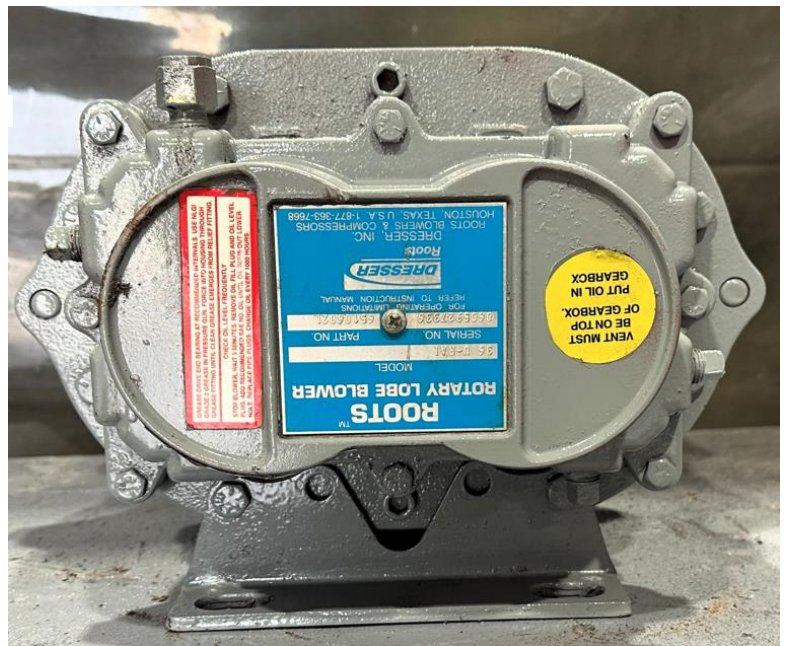

Stock # 1925

Used Positive Displacement Blower, Roots URAI 36 Stock# 1925

SPECIFICATIONS

Dimensions: 14.63" x 7.56" x 12.81"

Weight: 102 Lbs. Blower Only

URAI Blower: Roots Model 36 URAI
Flow Range: to 330 CFM
Max Pressure: 7 psi
Max Vacuum: 15" Hg
Maximum RPM: 3600
Minimum RPM: 1090
Max T: 225°F
Connection: 2.5" FPT
Shaft Dia.: 0.75
Drive End Lubrication: Grease
Gear End Lubrication: Oil
Required Oil for Gear End Horizontal Unit: 16 ounces
Required Oil for Gear End Vertical Unit: 8.5 ounces
Unit Weight: 102 pounds (46.4 kg)

Pressure Performance Roots Model 36 URAI

Maximum Pressure Rise: 7 PSI Maximum Speed: 3600 RPM
Inlet Press: 14.70 PSIA Inlet Temp: 68 deg F

**Vacuum Performance
Roots Model 36 URAI**

Maximum Vacuum: 15IN. HG Maximum Speed: 3600 RPM
Inlet Press: 7.82 PSIA Inlet Temp: 68 deg F