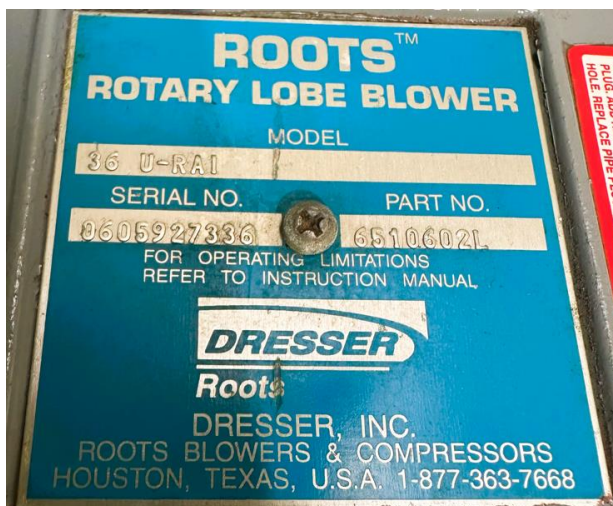

Stock # 1925

Used Positive Displacement Blower, Roots URAI 36 Stock# 1925

SPECIFICATIONS

Dimensions: 14.63" x 7.56" x 12.81"

Weight: 102 Lbs. Blower Only

URAI Blower: Roots Model 36 URAI
Flow Range: to 330 CFM
Max Pressure: 7 psi
Max Vacuum: 15" Hg
Maximum RPM: 3600
Minimum RPM: 1090
Max T: 225°F
Connection: 2.5" FPT
Shaft Dia.: 0.75
Drive End Lubrication: Grease
Gear End Lubrication: Oil
Required Oil for Gear End Horizontal Unit: 16 ounces
Required Oil for Gear End Vertical Unit: 8.5 ounces
Unit Weight: 102 pounds (46.4 kg)

Pressure Performance Roots Model 36 URAI

Maximum Pressure Rise: 7 PSI Maximum Speed: 3600 RPM
Inlet Press: 14.70 PSIA Inlet Temp: 68 deg F

**Vacuum Performance
Roots Model 36 URAI**

Maximum Vacuum: 15IN. HG Maximum Speed: 3600 RPM
Inlet Press: 7.82 PSIA Inlet Temp: 68 deg F