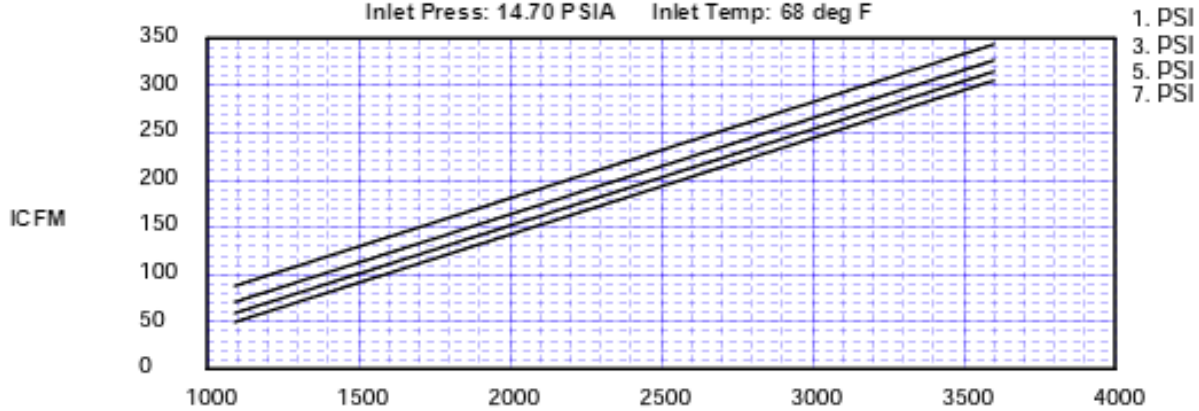

Stock # 1925

Used Positive Displacement Blower, Roots URAI 36 Stock# 1925

SPECIFICATIONS

Dimensions: 14.63" x 7.56" x 12.81"

Weight: 102 Lbs. Blower Only

URAI Blower: Roots Model 36 URAI
Flow Range: to 330 CFM
Max Pressure: 7 psi
Max Vacuum: 15" Hg
Maximum RPM: 3600
Minimum RPM: 1090
Max T: 225°F
Connection: 2.5" FPT
Shaft Dia.: 0.75
Drive End Lubrication: Grease
Gear End Lubrication: Oil
Required Oil for Gear End Horizontal Unit: 16 ounces
Required Oil for Gear End Vertical Unit: 8.5 ounces
Unit Weight: 102 pounds (46.4 kg)

Pressure Performance Roots Model 36 URAI

Maximum Pressure Rise: 7 PSI Maximum Speed: 3600 RPM
Inlet Press: 14.70 PSIA Inlet Temp: 68 deg F

**Vacuum Performance
Roots Model 36 URAI**

Maximum Vacuum: 15IN. HG Maximum Speed: 3600 RPM
Inlet Press: 7.82 PSIA Inlet Temp: 68 deg F