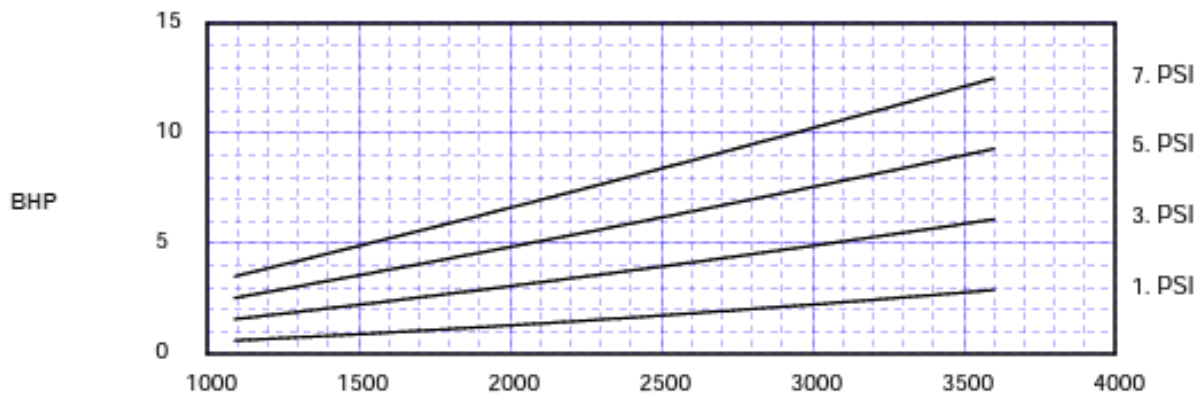

Stock # 1925

Used Positive Displacement Blower, Roots URAI 36 Stock# 1925

SPECIFICATIONS

Dimensions: 14.63" x 7.56" x 12.81"

Weight: 102 Lbs. Blower Only

URAI Blower: Roots Model 36 URAI
Flow Range: to 330 CFM
Max Pressure: 7 psi
Max Vacuum: 15" Hg
Maximum RPM: 3600
Minimum RPM: 1090
Max T: 225°F
Connection: 2.5" FPT
Shaft Dia.: 0.75
Drive End Lubrication: Grease
Gear End Lubrication: Oil
Required Oil for Gear End Horizontal Unit: 16 ounces
Required Oil for Gear End Vertical Unit: 8.5 ounces
Unit Weight: 102 pounds (46.4 kg)

Pressure Performance Roots Model 36 URAI

Maximum Pressure Rise: 7 PSI Maximum Speed: 3600 RPM
Inlet Press: 14.70 PSIA Inlet Temp: 68 deg F

**Vacuum Performance
Roots Model 36 URAI**

Maximum Vacuum: 15IN. HG Maximum Speed: 3600 RPM
Inlet Press: 7.82 PSIA Inlet Temp: 68 deg F