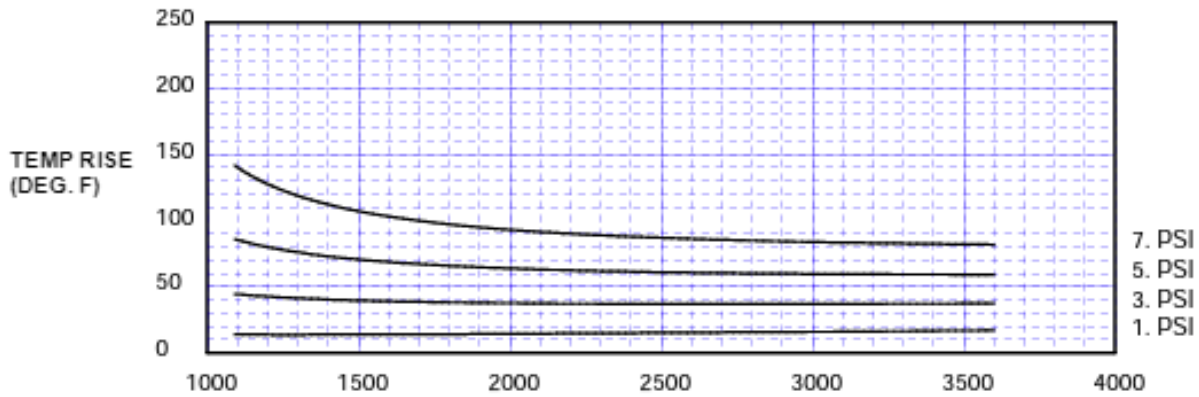

Stock # 1925

Used Positive Displacement Blower, Roots URAI 36 Stock# 1925

SPECIFICATIONS

Dimensions: 14.63" x 7.56" x 12.81"

Weight: 102 Lbs. Blower Only

URAI Blower: Roots Model 36 URAI
Flow Range: to 330 CFM
Max Pressure: 7 psi
Max Vacuum: 15" Hg
Maximum RPM: 3600
Minimum RPM: 1090
Max T: 225°F
Connection: 2.5" FPT
Shaft Dia.: 0.75
Drive End Lubrication: Grease
Gear End Lubrication: Oil
Required Oil for Gear End Horizontal Unit: 16 ounces
Required Oil for Gear End Vertical Unit: 8.5 ounces
Unit Weight: 102 pounds (46.4 kg)

Pressure Performance Roots Model 36 URAI

Maximum Pressure Rise: 7 PSI Maximum Speed: 3600 RPM
Inlet Press: 14.70 PSIA Inlet Temp: 68 deg F

**Vacuum Performance
Roots Model 36 URAI**

Maximum Vacuum: 15IN. HG Maximum Speed: 3600 RPM
Inlet Press: 7.82 PSIA Inlet Temp: 68 deg F